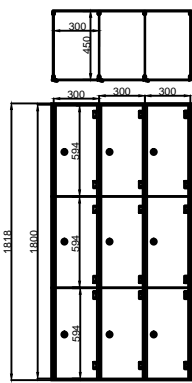

LOCKERS DRAWING

1 TIER

Dimension Detailing

	Size (mm)
Width Of Locker	300
Length Of Locker	450
Height Of Locker	1800

2 TIER

Dimension Detailing

	Size (mm)
Width Of Locker	300
Length Of Locker	450
Height Of Locker	896

3 TIER

Dimension Detailing

	Size (mm)
Width Of Locker	300
Length Of Locker	450
Height Of Locker	594

4 TIER

Dimension Detailing

	Size (mm)
Width Of Locker	300
Length Of Locker	450
Height Of Locker	443

5 TIER

Dimension Detailing

	Size (mm)
Width Of Locker	300
Length Of Locker	450
Height Of Locker	353

6 TIER

Dimension Detailing

	Size (mm)
Width Of Locker	300
Length Of Locker	450
Height Of Locker	292

Z TYPE

Dimension Detailing

	Size (mm)
Width Of Locker	300
Length Of Locker	450
Height Of Locker	1200/591

SUPER CREATIONS INTERIORS & EXTERIORS PVT .LTD