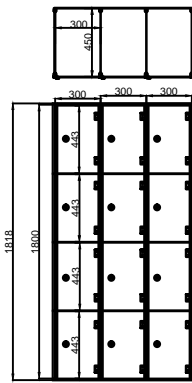

LOCKERS DRAWING

1 TIER

Dimension Detailing

	Size (mm)
Width Of Locker	300
Length Of Locker	450
Height Of Locker	1800

2 TIER

Dimension Detailing

	Size (mm)
Width Of Locker	300
Length Of Locker	450
Height Of Locker	896

3 TIER

Dimension Detailing

	Size (mm)
Width Of Locker	300
Length Of Locker	450
Height Of Locker	594

4 TIER

Dimension Detailing

	Size (mm)
Width Of Locker	300
Length Of Locker	450
Height Of Locker	443

5 TIER

Dimension Detailing

	Size (mm)
Width Of Locker	300
Length Of Locker	450
Height Of Locker	353

6 TIER

Dimension Detailing

	Size (mm)
Width Of Locker	300
Length Of Locker	450
Height Of Locker	292

Z TYPE

Dimension Detailing

	Size (mm)
Width Of Locker	300
Length Of Locker	450
Height Of Locker	1200/591

SUPER CREATIONS INTERIORS & EXTERIORS PVT .LTD