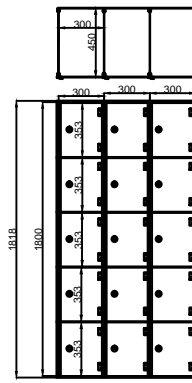

LOCKERS DRAWING

1 TIER

Dimension Detailing

	Size (mm)
Width Of Locker	300
Length Of Locker	450
Height Of Locker	1800

2 TIER

Dimension Detailing

	Size (mm)
Width Of Locker	300
Length Of Locker	450
Height Of Locker	896

3 TIER

Dimension Detailing

	Size (mm)
Width Of Locker	300
Length Of Locker	450
Height Of Locker	594

4 TIER

Dimension Detailing

	Size (mm)
Width Of Locker	300
Length Of Locker	450
Height Of Locker	443

5 TIER

Dimension Detailing

	Size (mm)
Width Of Locker	300
Length Of Locker	450
Height Of Locker	353

6 TIER

Dimension Detailing

	Size (mm)
Width Of Locker	300
Length Of Locker	450
Height Of Locker	292

Z TYPE

Dimension Detailing

	Size (mm)
Width Of Locker	300
Length Of Locker	450
Height Of Locker	1200/591

SUPER CREATIONS INTERIORS & EXTERIORS PVT .LTD