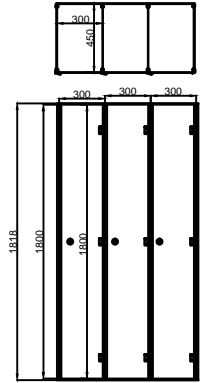

LOCKERS DRAWING

1 TIER

Dimension Detailing

	Size (mm)
Width Of Locker	300
Length Of Locker	450
Height Of Locker	1800

2 TIER

Dimension Detailing

	Size (mm)
Width Of Locker	300
Length Of Locker	450
Height Of Locker	896

3 TIER

Dimension Detailing

	Size (mm)
Width Of Locker	300
Length Of Locker	450
Height Of Locker	594

4 TIER

Dimension Detailing

	Size (mm)
Width Of Locker	300
Length Of Locker	450
Height Of Locker	443

5 TIER

Dimension Detailing

	Size (mm)
Width Of Locker	300
Length Of Locker	450
Height Of Locker	353

6 TIER

Dimension Detailing

	Size (mm)
Width Of Locker	300
Length Of Locker	450
Height Of Locker	292

Z TYPE

Dimension Detailing

	Size (mm)
Width Of Locker	300
Length Of Locker	450
Height Of Locker	1200/591

SUPER CREATIONS INTERIORS & EXTERIORS PVT .LTD