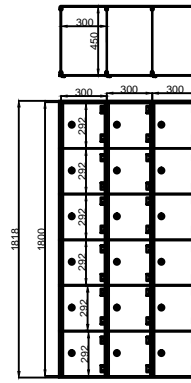

LOCKERS DRAWING

1 TIER

Dimension Detailing

	Size (mm)
Width Of Locker	300
Length Of Locker	450
Height Of Locker	1800

2 TIER

Dimension Detailing

	Size (mm)
Width Of Locker	300
Length Of Locker	450
Height Of Locker	896

3 TIER

Dimension Detailing

	Size (mm)
Width Of Locker	300
Length Of Locker	450
Height Of Locker	594

4 TIER

Dimension Detailing

	Size (mm)
Width Of Locker	300
Length Of Locker	450
Height Of Locker	443

5 TIER

Dimension Detailing

	Size (mm)
Width Of Locker	300
Length Of Locker	450
Height Of Locker	353

6 TIER

Dimension Detailing

	Size (mm)
Width Of Locker	300
Length Of Locker	450
Height Of Locker	292

Z TYPE

Dimension Detailing

	Size (mm)
Width Of Locker	300
Length Of Locker	450
Height Of Locker	1200/591

SUPER CREATIONS INTERIORS & EXTERIORS PVT .LTD