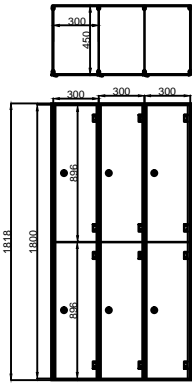

LOCKERS DRAWING

1 TIER

Dimension Detailing

	Size (mm)
Width Of Locker	300
Length Of Locker	450
Height Of Locker	1800

2 TIER

Dimension Detailing

	Size (mm)
Width Of Locker	300
Length Of Locker	450
Height Of Locker	896

3 TIER

Dimension Detailing

	Size (mm)
Width Of Locker	300
Length Of Locker	450
Height Of Locker	594

4 TIER

Dimension Detailing

	Size (mm)
Width Of Locker	300
Length Of Locker	450
Height Of Locker	443

5 TIER

Dimension Detailing

	Size (mm)
Width Of Locker	300
Length Of Locker	450
Height Of Locker	353

6 TIER

Dimension Detailing

	Size (mm)
Width Of Locker	300
Length Of Locker	450
Height Of Locker	292

Z TYPE

Dimension Detailing

	Size (mm)
Width Of Locker	300
Length Of Locker	450
Height Of Locker	1200/591

SUPER CREATIONS INTERIORS & EXTERIORS PVT .LTD