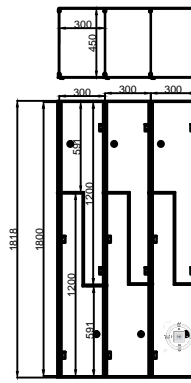

LOCKERS DRAWING

1 TIER

Dimension Detailing

	Size (mm)
Width Of Locker	300
Length Of Locker	450
Height Of Locker	1800

2 TIER

Dimension Detailing

	Size (mm)
Width Of Locker	300
Length Of Locker	450
Height Of Locker	896

3 TIER

Dimension Detailing

	Size (mm)
Width Of Locker	300
Length Of Locker	450
Height Of Locker	594

4 TIER

Dimension Detailing

	Size (mm)
Width Of Locker	300
Length Of Locker	450
Height Of Locker	443

5 TIER

Dimension Detailing

	Size (mm)
Width Of Locker	300
Length Of Locker	450
Height Of Locker	353

6 TIER

Dimension Detailing

	Size (mm)
Width Of Locker	300
Length Of Locker	450
Height Of Locker	292

Z TYPE

Dimension Detailing

	Size (mm)
Width Of Locker	300
Length Of Locker	450
Height Of Locker	1200/591

SUPER CREATIONS INTERIORS & EXTERIORS PVT .LTD